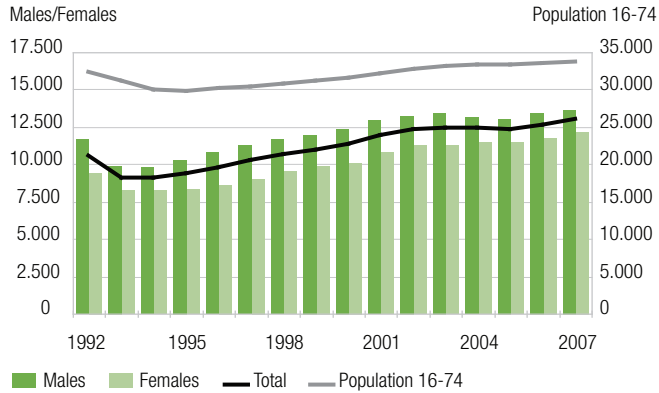

## Employees

## Employed by age groups and gender

	Males	Females	Total
<b>Total</b>	<b>15.930</b>	<b>13.030</b>	<b>28.960</b>
15-24 years	2.840	2.760	5.610
25-39 years	4.590	3.550	8.140
40-49 years	3.510	2.820	6.330
50-59 years	2.880	2.520	5.400
60-74 years	2.110	1.370	3.480

Note: Labour Force Survey Nov. 2007

## Labour force composition Nov. 2007

	Males	Females	Total
Total population 15-74 years	18.347	16.046	34.393
Labour force	16.160	13.340	29.500
	Percent of population		
Activity rate	88,1	83,1	85,8
Employment rate	86,8	81,2	84,2
	Percent of employed		
Full time	81,9	50,6	67,8
Part time	18,1	49,4	32,1
	Percent of labour force		
Unemployed	..	..	1,8